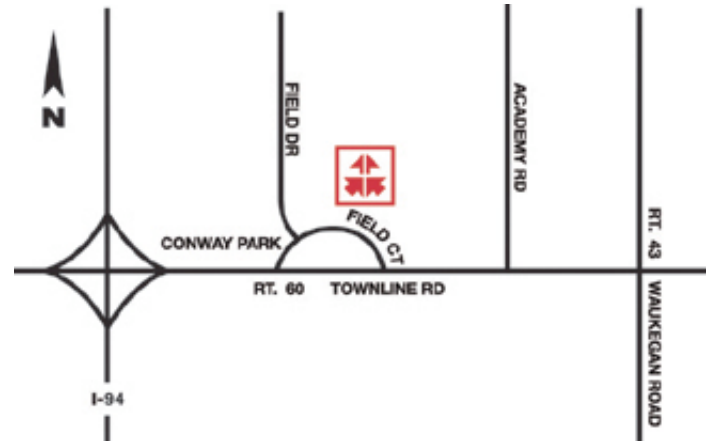

New Lake Forest Campus & Headquarters - Driving Directions

[Click here to read about our new Lake Forest Campus and Headquarters!](#)

Driving Directions

Northbound From Downtown Chicago:

Take I-90/I-94 northbound toward Wisconsin. Just north of Dundee Road, take the 1-94 exit toward Wisconsin. Take I-94 (the Tollway) north toward Wisconsin. Exit at Illinois Route 60/Townline Road. From the exit, turn right (east) onto Route 60/Town Line Road. Follow Route 60 to the second stop light. Turn LEFT at FIELD COURT. (See map on this page). Follow Field Court to 1905 W. Field Court.

[Click to Enlarge View](#)

From O'Hare Airport, Western and Southern Suburbs:

Take I-294 (the Tollway) north toward Wisconsin. I-294 becomes I-94 north of Lake Cook Road. Exit at Illinois Route 60/Townline Road. From the exit, turn right (east) onto Route 60/Town Line Road. Follow Route 60 to the second stop light. Turn LEFT at FIELD COURT. (See map on this page). Follow Field Court to 1905 W. Field Court.

Our New Lake Forest Campus & Headquarters location is:
1905 W. Field Court in Lake Forest (in Conway Park near I-94 and Route 60)

Southbound From Wisconsin and Far Northern Suburbs:

Drive south on I-94 to the exit marked Illinois Route 60/Town Line Road. From the exit, turn left (east) onto Route 60/Town Line Road. On Route 60/Town Line Road, cross over I-94 and TURN LEFT onto Field Court, the second entrance into Conway Park. (See map on this page). Follow Field Court to 1905 W. Field Court.

Eastbound From the North and Northwest Suburbs:

Drive east on Illinois Route 60. Cross over I-94. TURN LEFT onto Field Court, the second entrance into Conway Park. (See map on this page). Follow Field Court to 1905 W. Field Court.